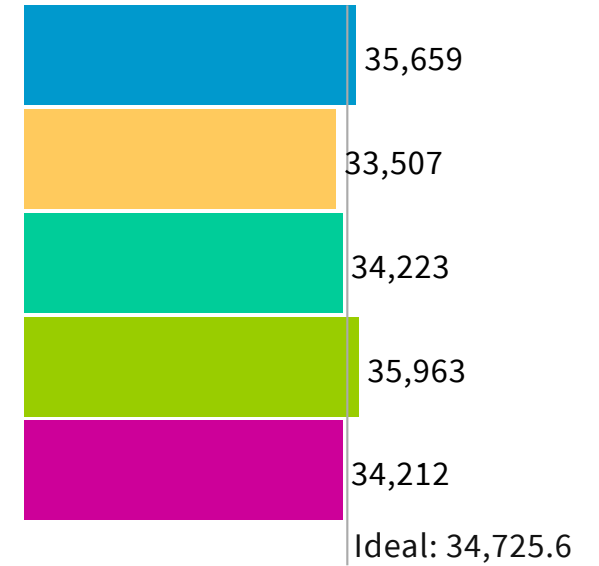

Population | Data Layers | Evaluation

Population Balance

Uses 2020 Decennial Census data on 2020 Blocks.

UNASSIGNED POPULATION: 64

MAX. POPULATION DEVIATION: 3.56%