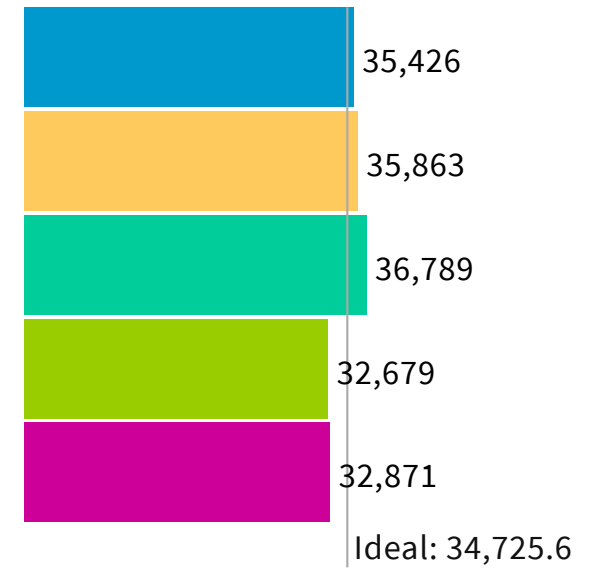

Population | Data Layers | Evaluation

Population Balance

Uses 2020 Decennial Census data on 2020 Blocks.

UNASSIGNED POPULATION: 0

MAX. POPULATION DEVIATION: 5.94%