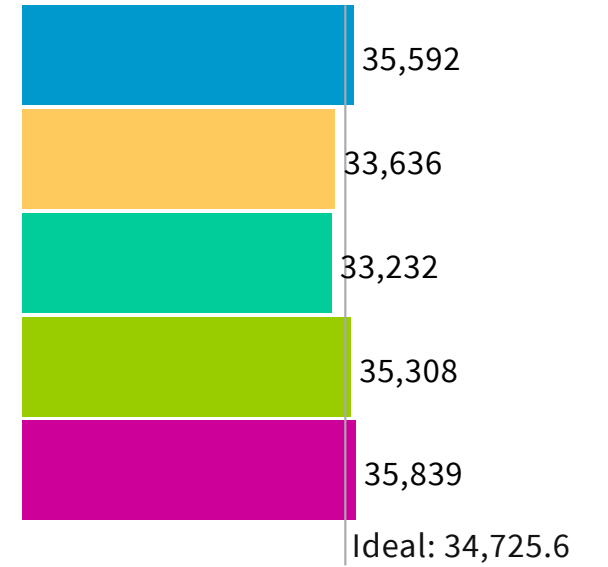

Save ☰

Population | Data Layers | Evaluation

Population Balance

Uses 2020 Decennial Census data on 2020 Blocks.

UNASSIGNED POPULATION: 21

MAX. POPULATION DEVIATION: 4.3%