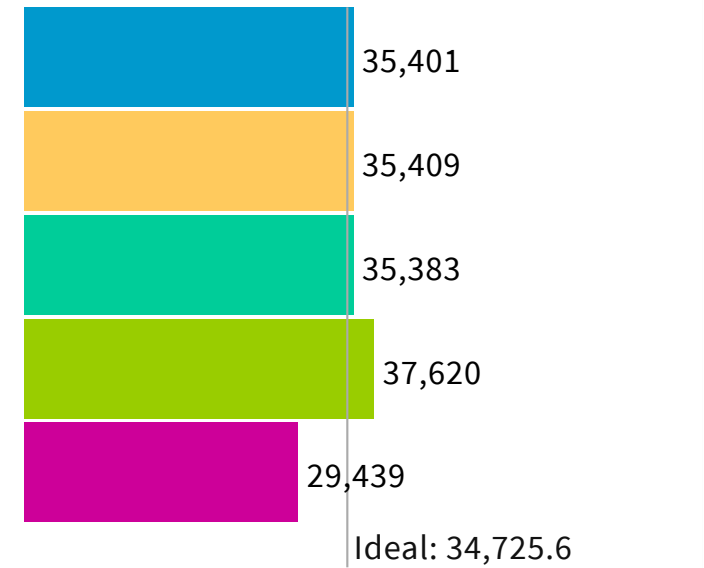

Save

Population | Data Layers | Evaluation

Population Balance

Uses 2020 Decennial Census data on 2020 Blocks.

UNASSIGNED POPULATION: 376

MAX. POPULATION DEVIATION: 15.22%