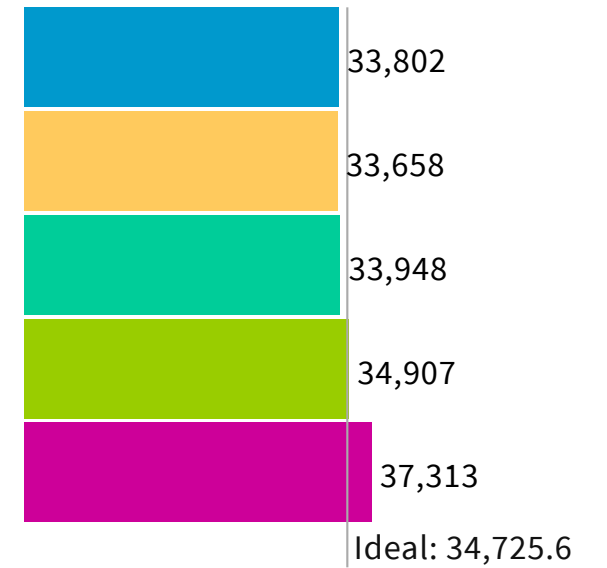

Save

Population | Data Layers | Evaluation

Population Balance

Uses 2020 Decennial Census data on 2020 Blocks.

UNASSIGNED POPULATION: 0

MAX. POPULATION DEVIATION: 7.45%