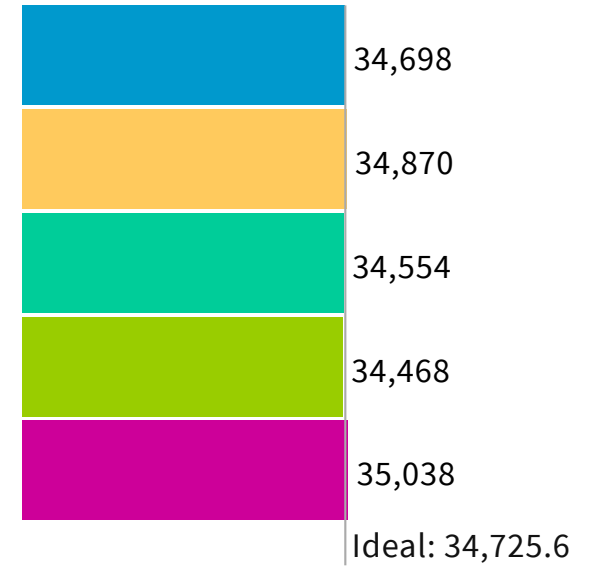

Save

Population
Data Layers
Evaluation

Population Balance

Uses 2020 Decennial Census data on 2020 Blocks.

UNASSIGNED POPULATION: 0

MAX. POPULATION DEVIATION: 0.9%