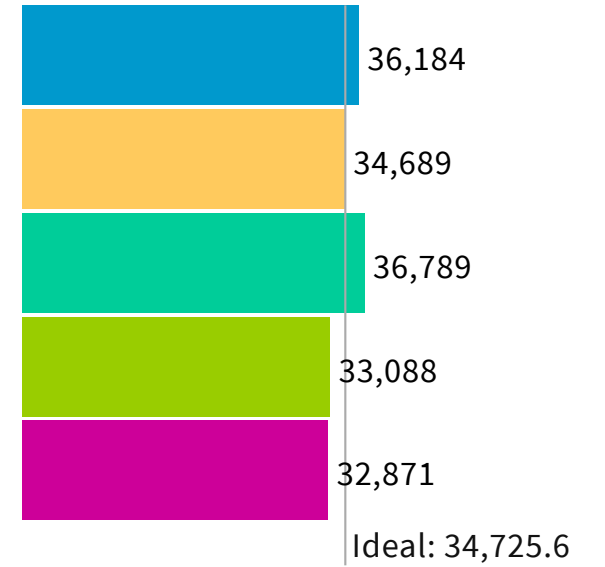

Save    

Population | Data Layers | Evaluation

Population Balance

Uses 2020 Decennial Census data on 2020 Blocks.

UNASSIGNED POPULATION: 7

MAX. POPULATION DEVIATION: 5.94%