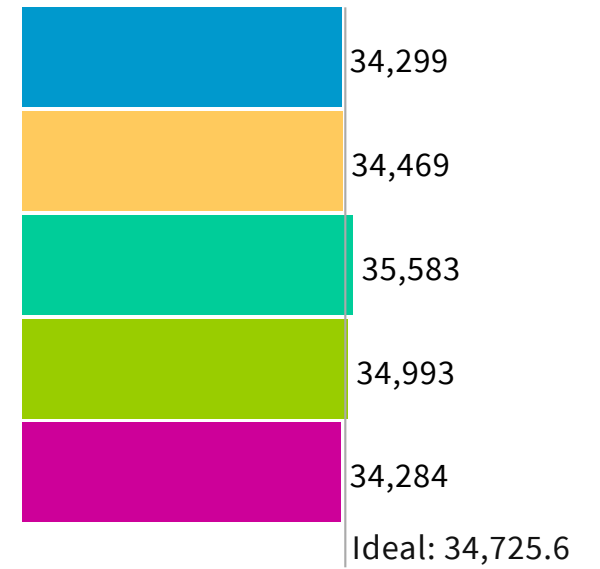

Save [Menu Icon]

Population | Data Layers | Evaluation

Population Balance

Uses 2020 Decennial Census data on 2020 Blocks.

UNASSIGNED POPULATION: 0

MAX. POPULATION DEVIATION: 2.47%