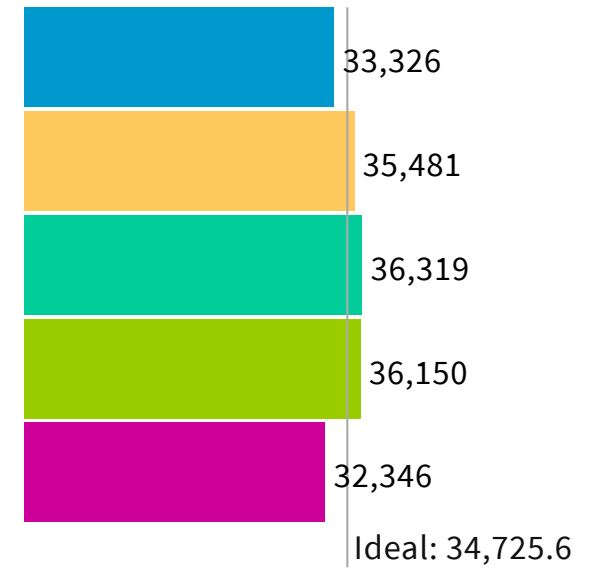

Save

Population | Data Layers | Evaluation

Population Balance

Uses 2020 Decennial Census data on 2020 Blocks.

UNASSIGNED POPULATION: 6

MAX. POPULATION DEVIATION: 6.85%