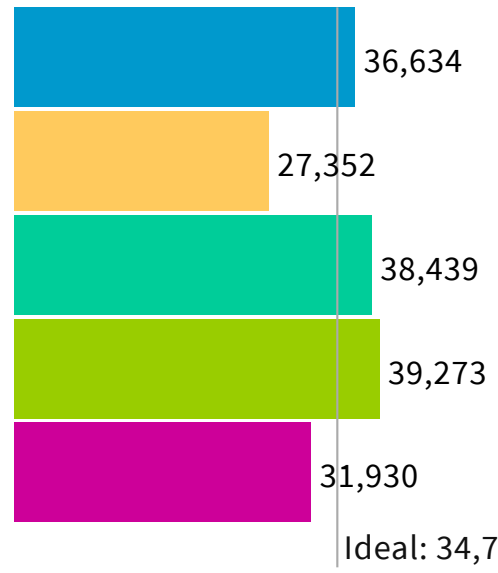

Save [Menu Icon]

Population | Data Layers | Evaluation

Population Balance

Uses 2020 Decennial Census data on 2020 Blocks.

UNASSIGNED POPULATION: 0
 MAX. POPULATION DEVIATION: 21.23%